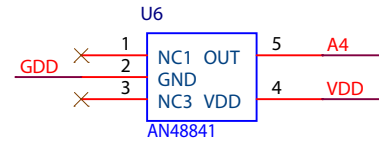

SUB BOARD - Trackball

Title		DevTerm Keyboard Schematic - Trackball	
Size	 clockworkpi.com	Rev	
A			
Date:	Tuesday, March 23, 2021	Sheet	1 of 1