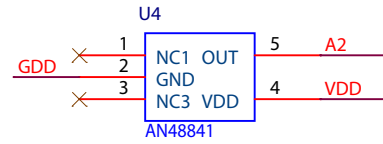

SUB BOARD - Trackball

Title		DevTerm Keyboard Schematic - Trackball	
Size	 clockworkpi.com	Rev	
A			
Date:	Tuesday, March 23, 2021	Sheet	1 of 1