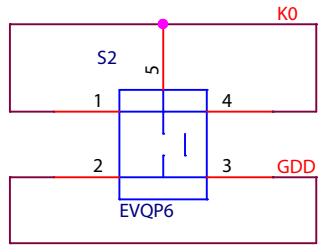

SUB BOARD - Trackball

Title		DevTerm Keyboard Schematic - Trackball	
Size	 clockworkpi.com	Rev	
A			
Date:	Tuesday, March 23, 2021	Sheet	1 of 1