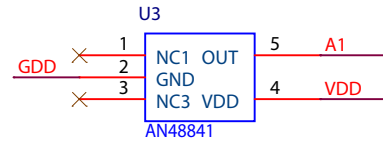

SUB BOARD - Trackball

Title		DevTerm Keyboard Schematic - Trackball	
Size	 clockworkpi.com	Rev	
A			
Date:	Tuesday, March 23, 2021	Sheet	1 of 1