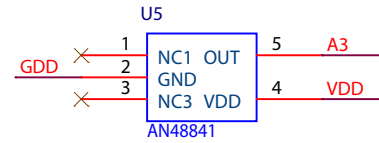

SUB BOARD - Trackball

Title		DevTerm Keyboard Schematic - Trackball	
Size	 clockworkpi.com	Rev	
A			
Date:	Tuesday, March 23, 2021	Sheet	1 of 1