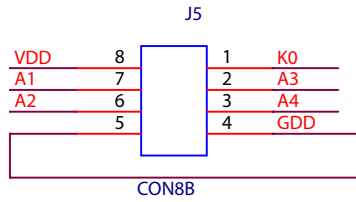

SUB BOARD - Trackball

Title		DevTerm Keyboard Schematic - Trackball	
Size	 clockworkpi.com	Rev	
A			
Date:	Tuesday, March 23, 2021	Sheet	1 of 1